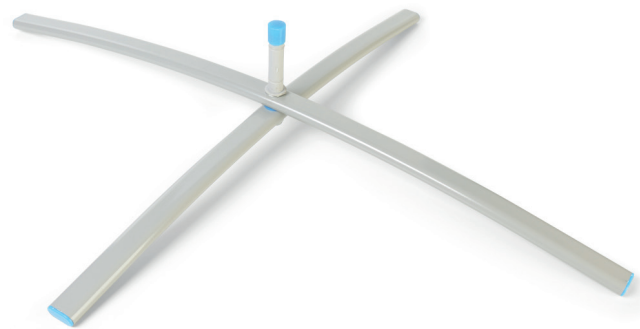

Bases for winders and flags

Transport bag

Steel wheel base

Weight	Dimensions	Packaging dimensions
0,7 / 0,9 kg	3,3 / 4,5 m	62 x 24 x 5 / 95 x 23 x 5 cm

Weight	Dimensions	Packaging dimensions
2,8 kg	50 x 20 cm	55 x 20 x 7 cm

**Swivel base
made of sheet steel**

**Grey painted steel
swing base**

Weight	Dimensions	Packaging dimensions
5 kg	70 x 70 cm	85 x 10 x 10 cm

Weight	Dimensions	Packaging dimensions
1,2 kg	68 x 82 cm	86 x 20 x 7 cm

**Plastic waterbase
 economical**

**Plastic waterbase
 swivel base**

Weight	Dimensions	Packaging dimensions
1,8 kg	43 x 43 x 12 cm	46 x 46 x 18 cm

Weight	Dimensions	Packaging dimensions
1,8 kg	45 x 45 x 10 cm	48 x 48 x 18 cm

**Plastic auger
for drilling into the ground**

Weight	Dimensions	Packaging dimensions
1,2 kg	23 cm	60 x 15 x 15 cm